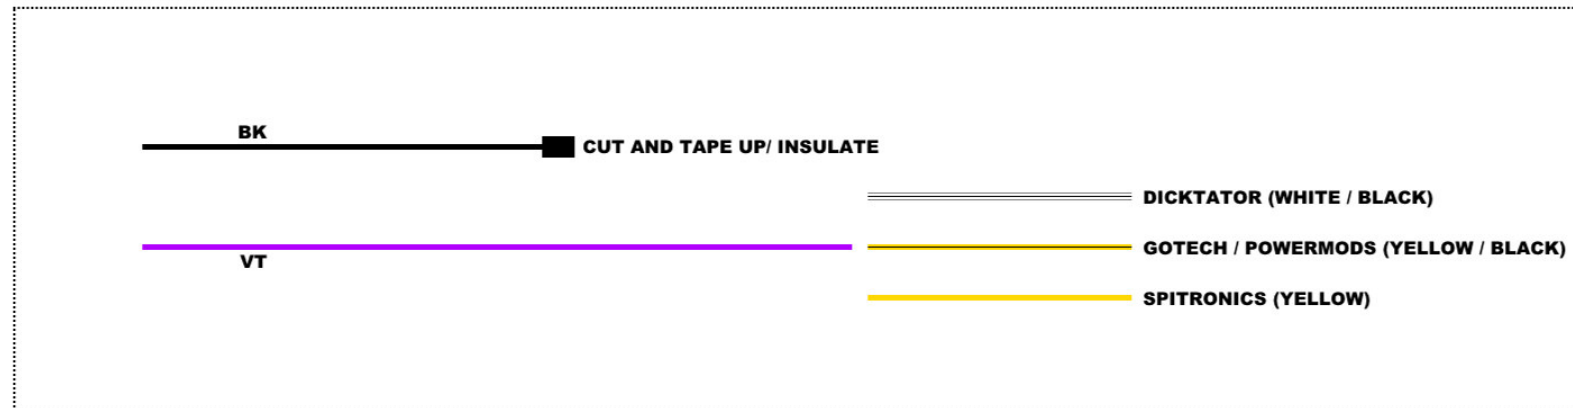

BOOST PRESSURE SWITCH

THROTTLE POSITION SWITCH

ENGINE MANAGEMENT SYSTEM

COLOUR ABBREVIATIONS	
BK - BLACK	OG - ORANGE
RD - RED	BU - BLUE
BN - BROWN	WH - WHITE
YL - YELLOW	GN - GREEN
GY - GREY	VL - VOILET