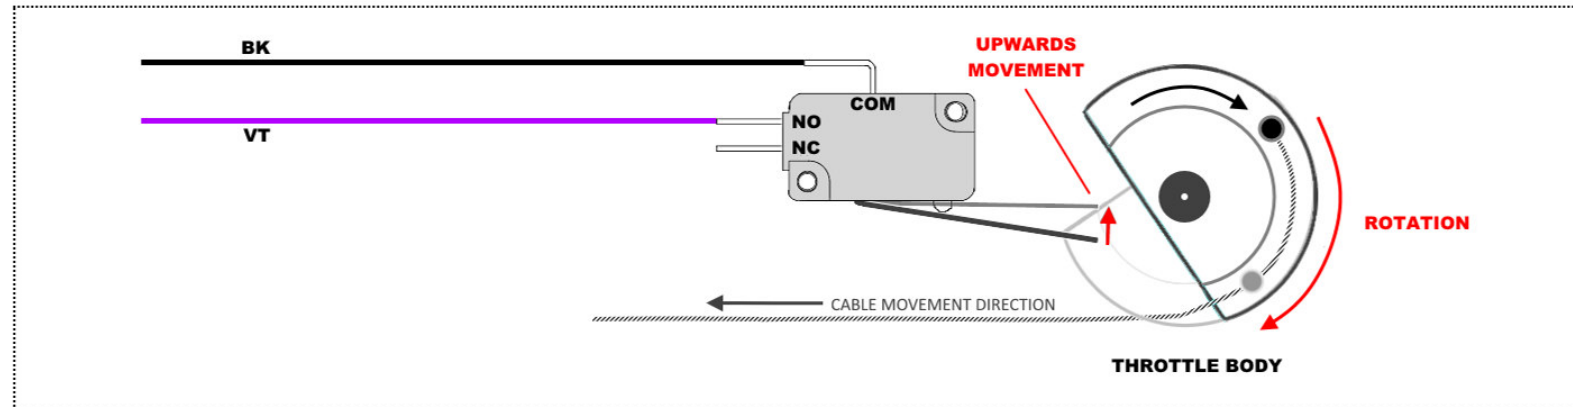

BOOST PRESSURE SWITCH

THROTTLE POSITION SWITCH

ENGINE MANAGEMENT SYSTEM

COLOUR ABBREVIATIONS	
BK - BLACK	OG - ORANGE
RD - RED	BU - BLUE
BN - BROWN	WH - WHITE
YL - YELLOW	GN - GREEN
GY - GREY	VL - VOILET