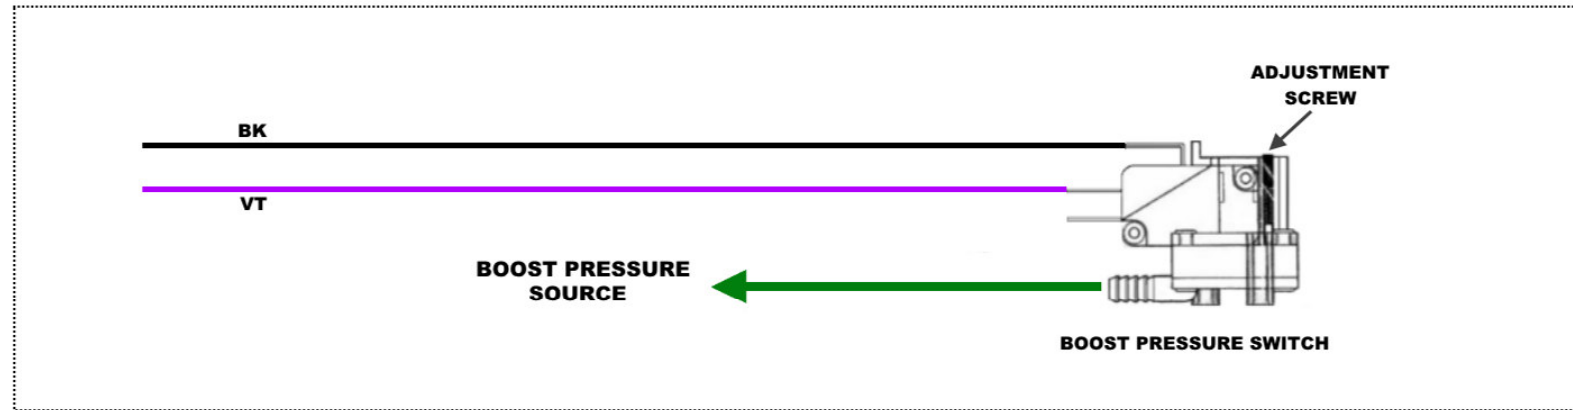

BOOST PRESSURE SWITCH

THROTTLE POSITION SWITCH

ENGINE MANAGEMENT SYSTEM

COLOUR ABBREVIATIONS	
BK - BLACK	OG - ORANGE
RD - RED	BU - BLUE
BN - BROWN	WH - WHITE
YL - YELLOW	GN - GREEN
GY - GREY	VL - VOILET